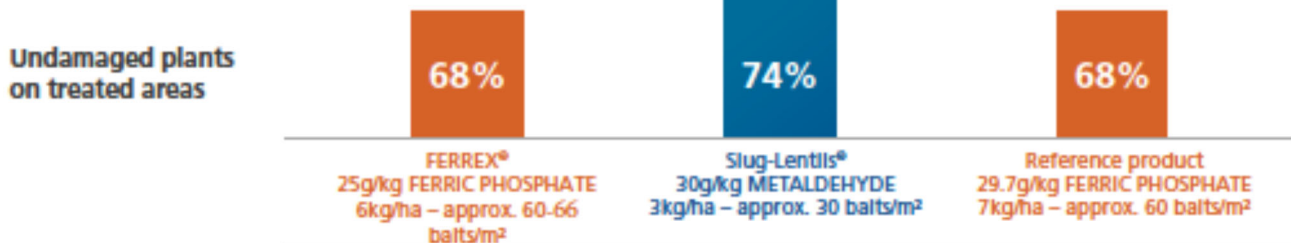

FERREX

Why its best!

Ferrex lentils outperforms the market standards for slug control

Nearly 50 trials carried out in 7 European countries
prove FERREX® to be highly effective

Ferrex outperforms due to production process:

- Slim biting edge for juvenile slug control
- Uniform shape, size and weight
- No dust or breakage during application
- Resistant to rain, moisture and mould
- Proven spreading characteristics
- Stable colouring, even in wet conditions
- Highly attractive & palatable baits